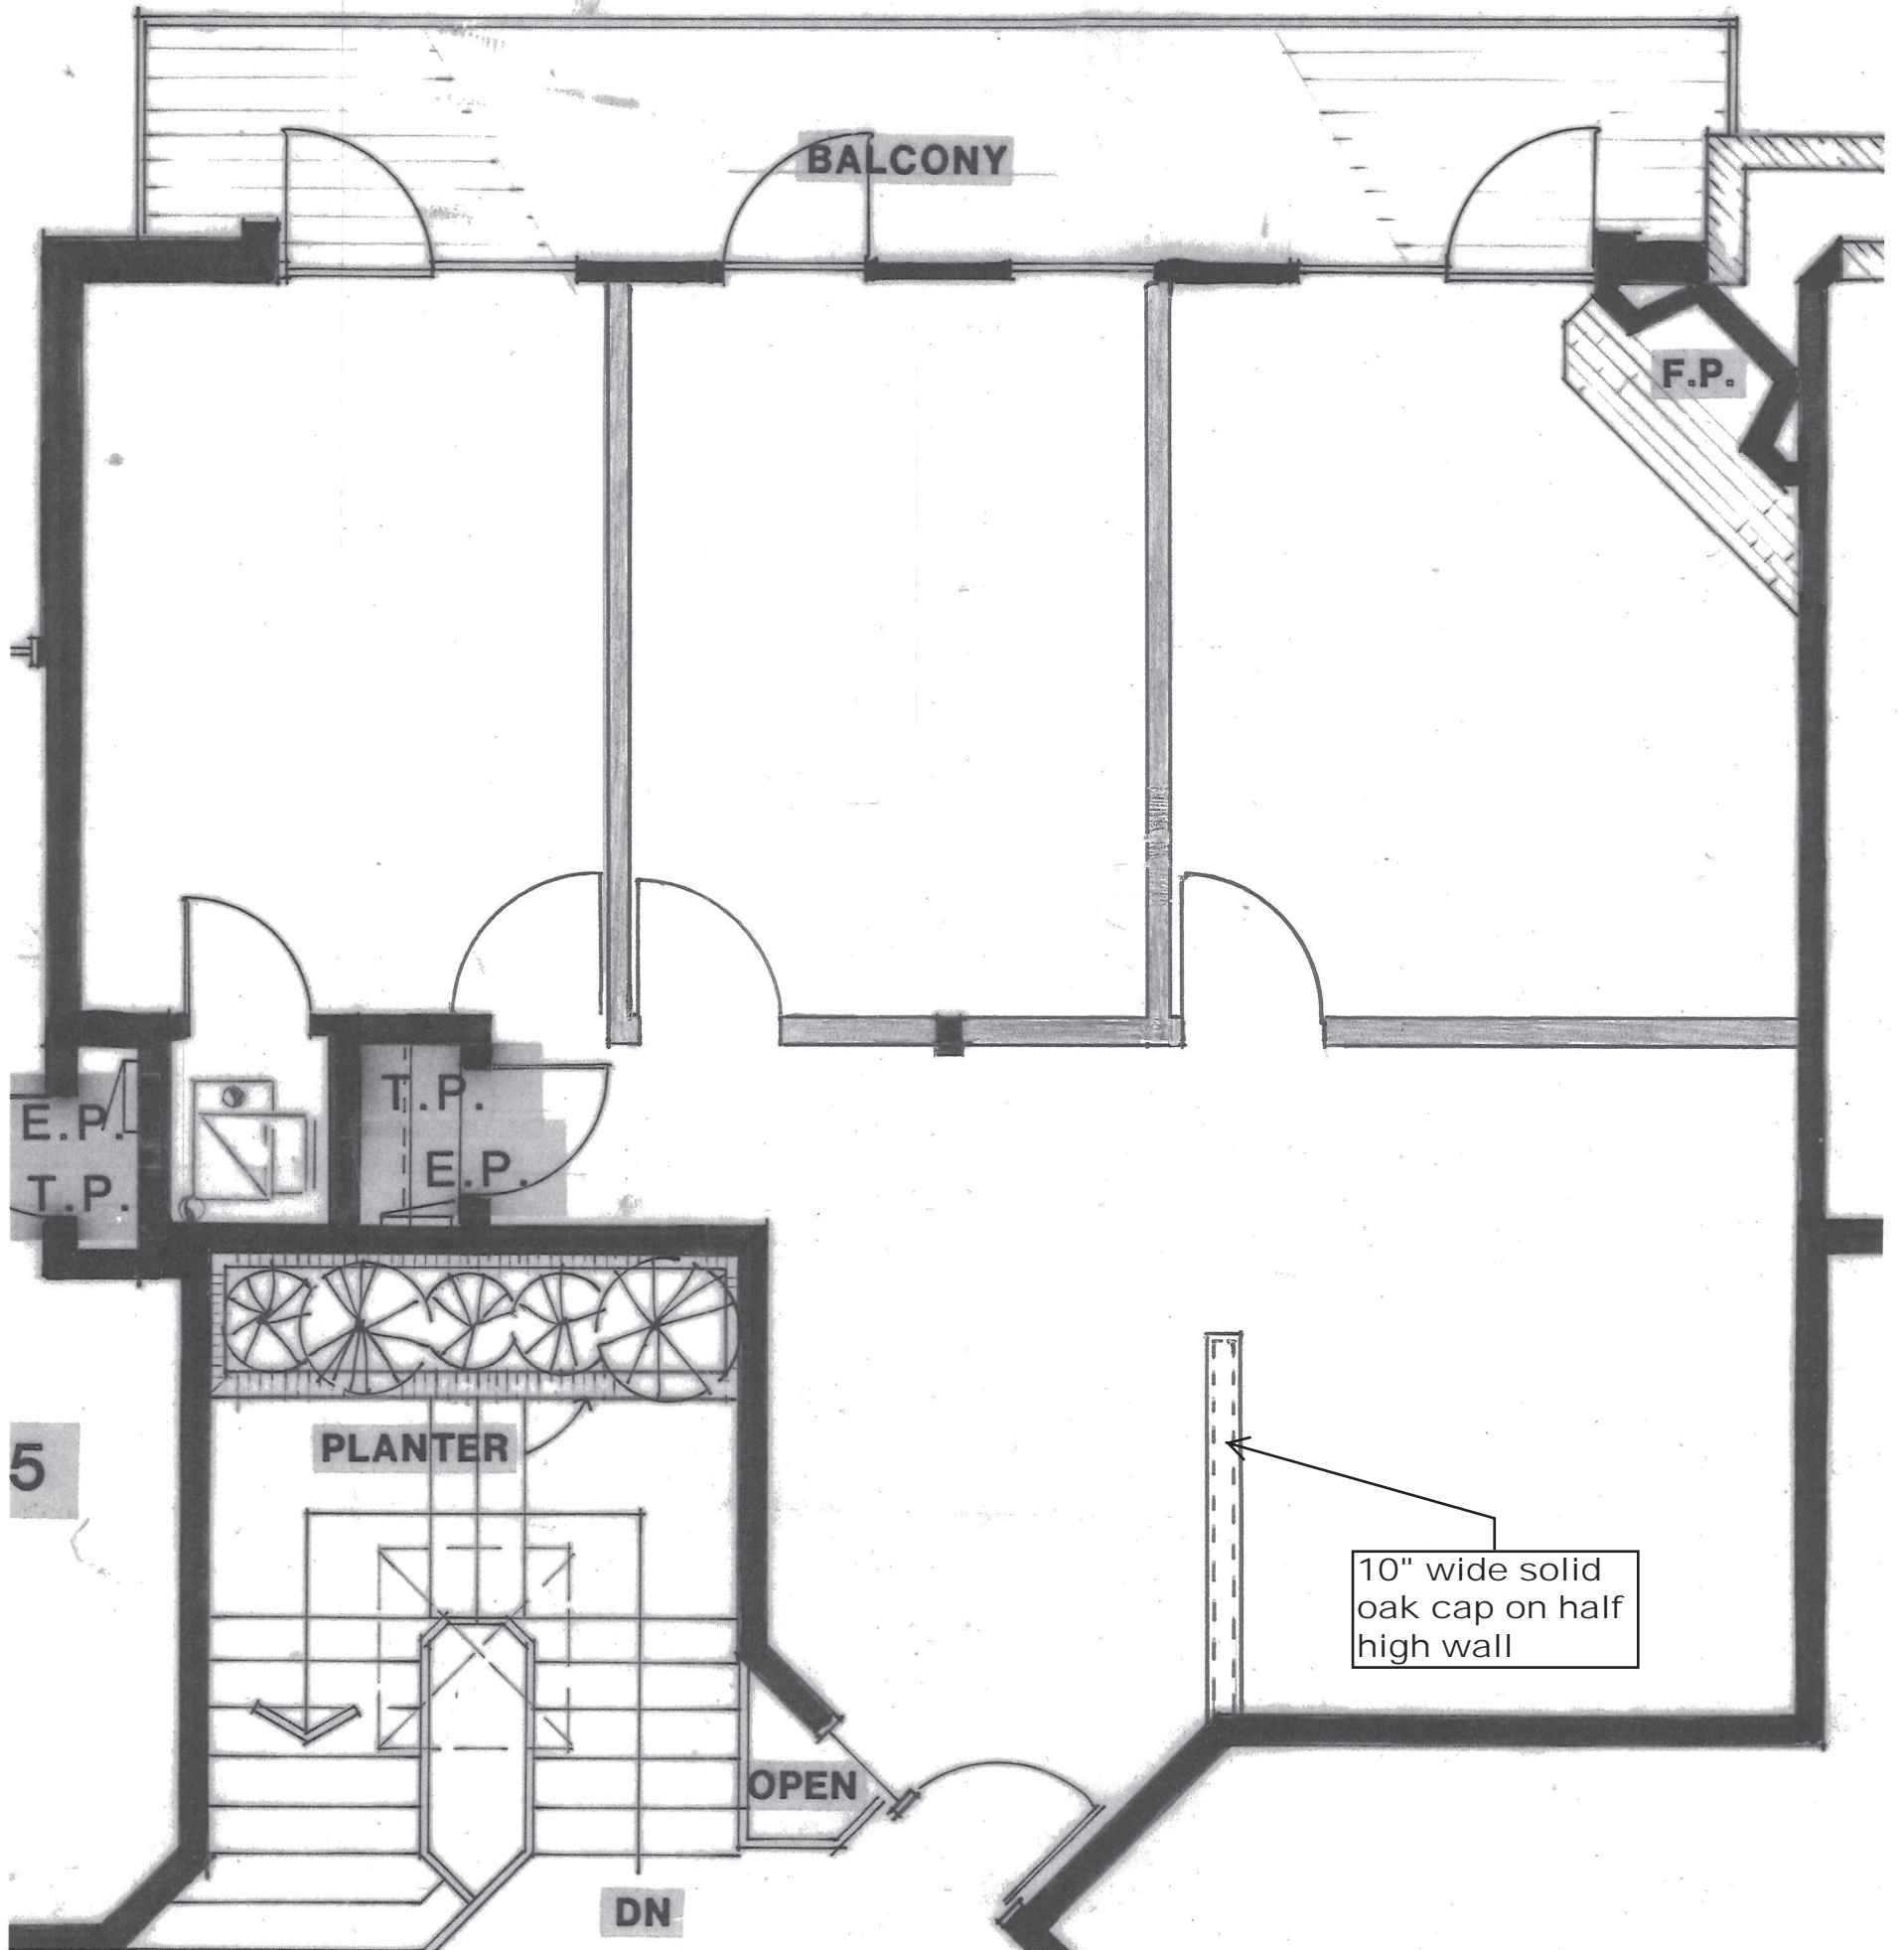

SHERIDAN PARK 11

SUITE 210

Scale: 1/4" = 1'-0"

09/01/2017